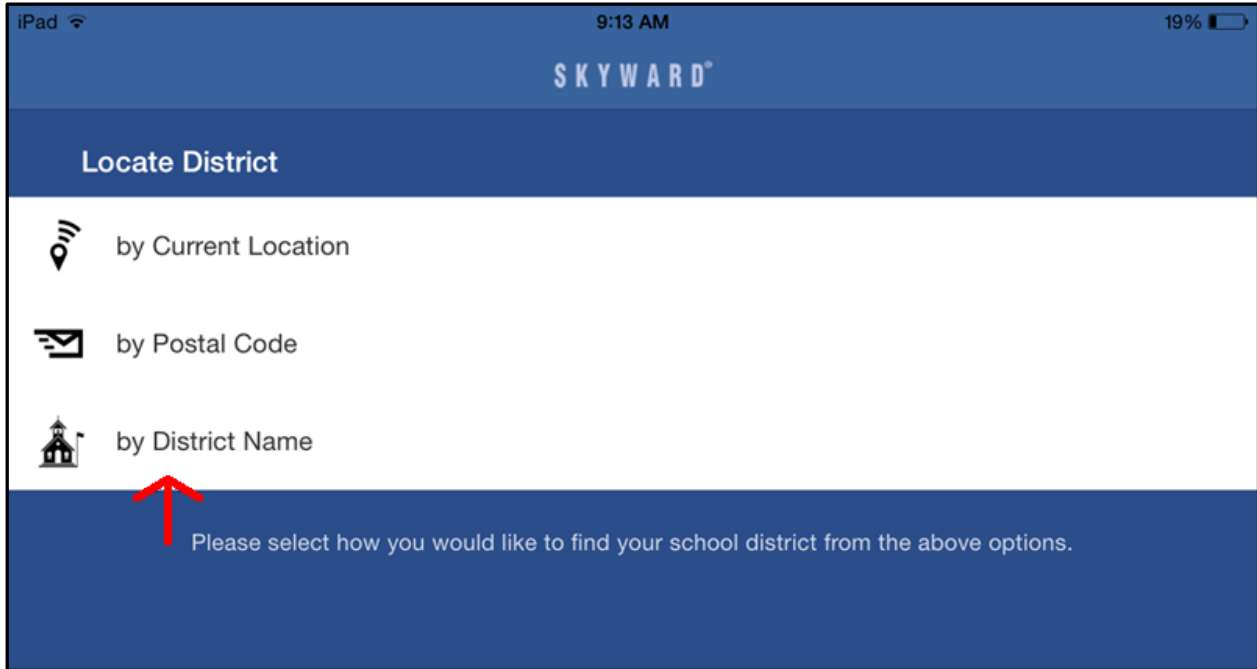

Skyward App - Login Instructions

Step One: Download the Skyward App from either the Apple Store or Google Play Store

Step Two: Open the Skyward app and click to Locate District by District Name

Step Three: In the search bar at the top, first type in "Newaygo" then click on Newaygo RESA