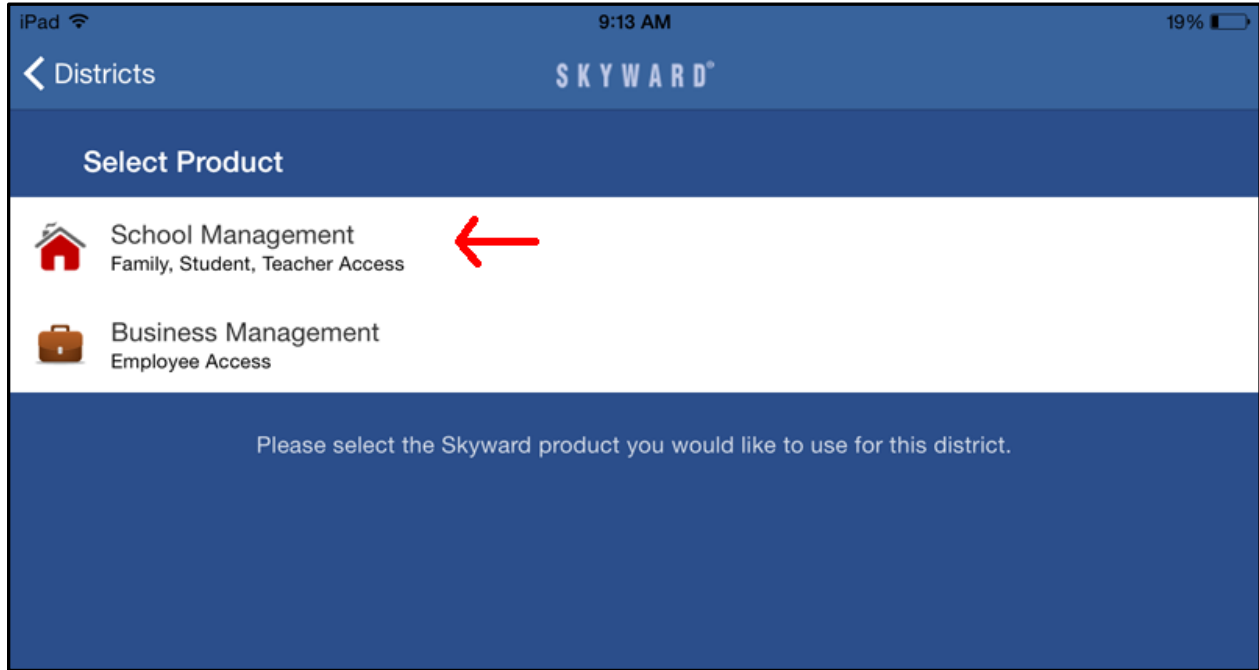

Step Four: Click on School Management